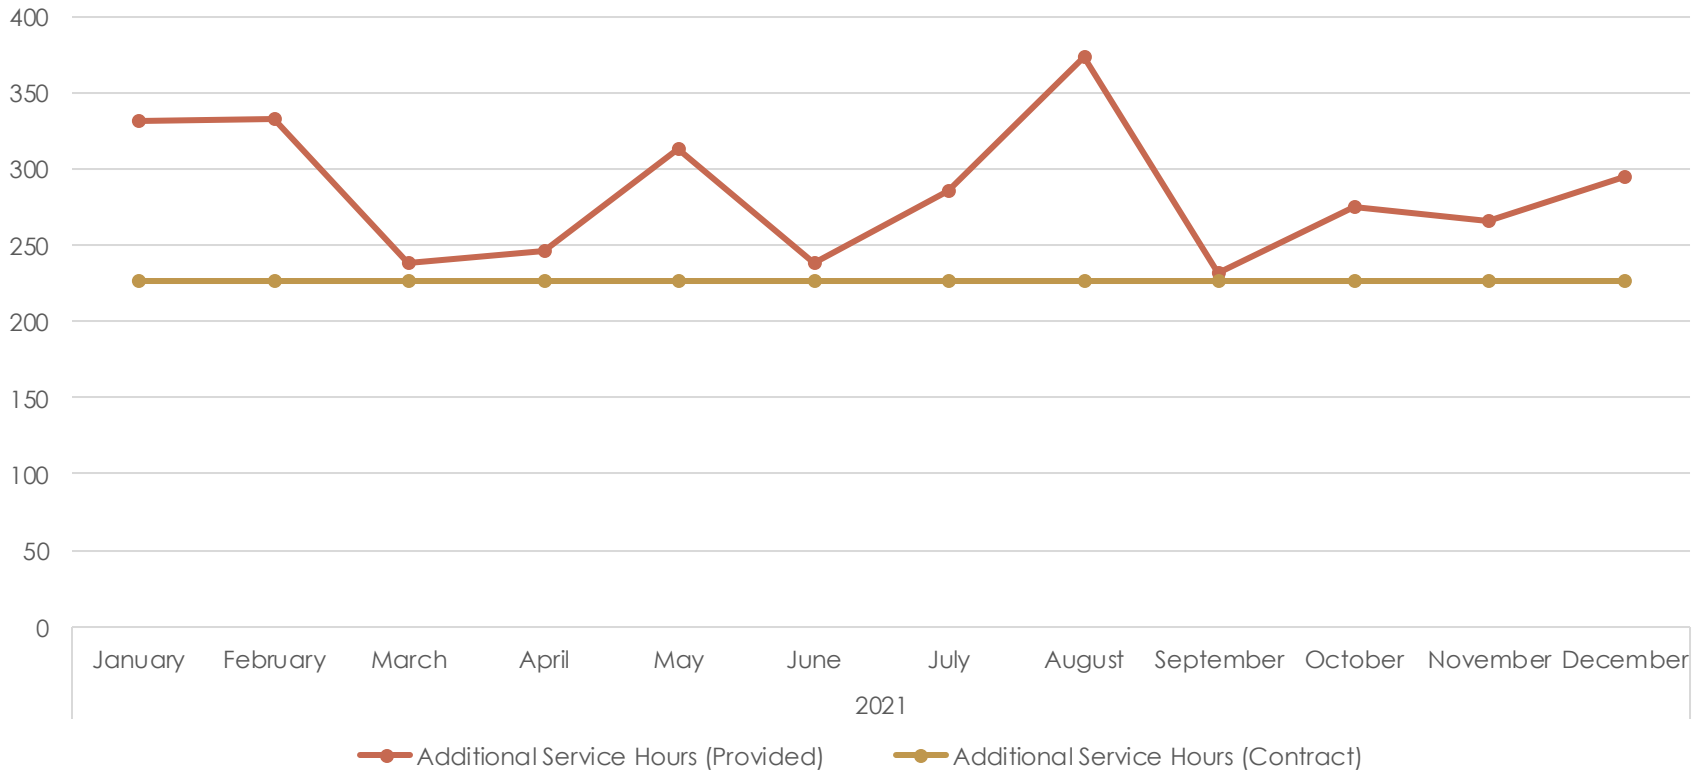

LAW ENFORCEMENT

DEPARTMENT REPORTS

CY 2021

Law Enforcement Hours Provided

CY 2021

YR	Month	Hours Logged in Midway	Base Service Hours (Provided)	Additional Service Hours (Provided)	Additional Service Hours (Contract)	Additional Service Hours (No Charge)	Number of Traffic Stops
2021	January	384	52	332	226	106	341
	February	392	59	333	226	107	392
	March	300.9	63	237.9	226	11.9	228
	April	296.2	50.4	245.8	226	19.8	186
	May	296.2	44.7	312.7	226	42	154
	June	314.9	77	237.9	226	11.9	187
	July	333.8	48.5	285.3	226	59.3	171
	August	413.1	39.7	373.4	226	147.4	166
	September	271.1	38.8	232.3	226	6.3	166
	October	324.5	49.8	274.7	226	48.7	158
	November	303.5	37.9	265.6	226	39.6	191
	December	348.2	53.1	295.1	226	69.1	143
	Total	3978.4	613.9	3425.7	2712	669	2483

CY 2022

Law Enforcement Hours Provided

CY 2022

YR	Month	Hours Logged in Midway	Base Service Hours (Provided)	Additional Service Hours (Provided)	Additional Service Hours (Contract)	Additional Service Hours (No Charge)	Number of Traffic Stops
2022	January	382	50.2	331.8	226	105.8	238
	February	297.9	26.3	271.6	226	45.6	219
	March						
	April						
	May						
	June						
	July						
	August						
	September						
	October						
	November						
	December						
	Total						