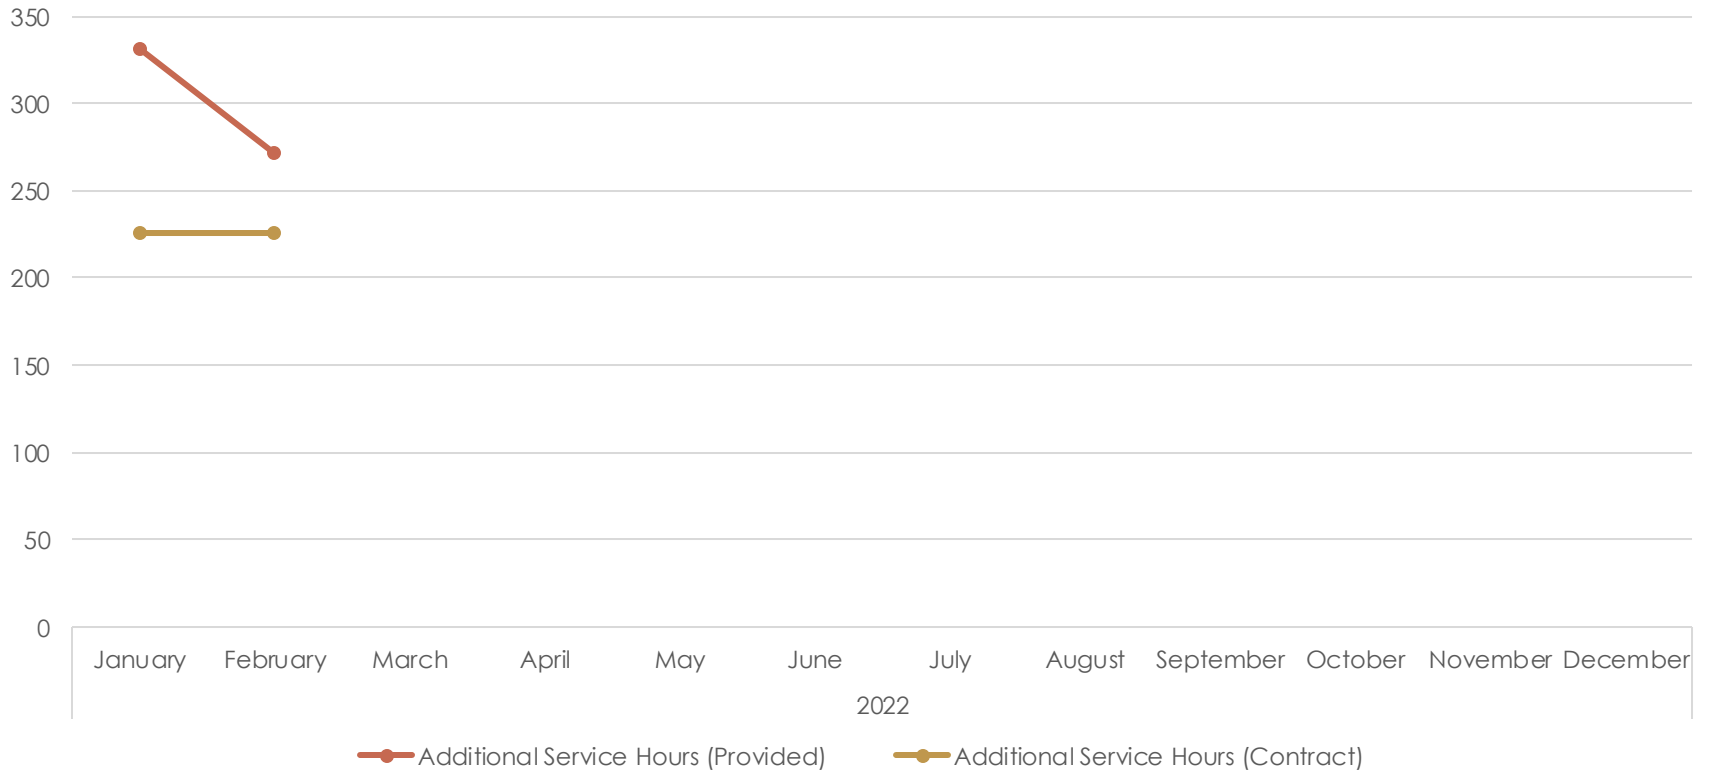

LAW ENFORCEMENT

DEPARTMENT REPORTS

CY 2021

Law Enforcement Hours Provided

CY 2021

YR	Month	Hours Logged in Midway	Base Service Hours (Provided)	Additional Service Hours (Provided)	Additional Service Hours (Contract)	Additional Service Hours (No Charge)	Number of Traffic Stops
2021	January	384	52	332	226	106	341
	February	392	59	333	226	107	392
	March	300.9	63	237.9	226	11.9	228
	April	296.2	50.4	245.8	226	19.8	186
	May	296.2	44.7	312.7	226	42	154
	June	314.9	77	237.9	226	11.9	187
	July	333.8	48.5	285.3	226	59.3	171
	August	413.1	39.7	373.4	226	147.4	166
	September	271.1	38.8	232.3	226	6.3	166
	October	324.5	49.8	274.7	226	48.7	158
	November	303.5	37.9	265.6	226	39.6	191
	December	348.2	53.1	295.1	226	69.1	143
	Total	3978.4	613.9	3425.7	2712	669	2483

CY 2022

Law Enforcement Hours Provided

CY 2022

YR	Month	Hours Logged in Midway	Base Service Hours (Provided)	Additional Service Hours (Provided)	Additional Service Hours (Contract)	Additional Service Hours (No Charge)	Number of Traffic Stops
2022	January	382	50.2	331.8	226	105.8	238
	February	297.9	26.3	271.6	226	45.6	219
	March						
	April						
	May						
	June						
	July						
	August						
	September						
	October						
	November						
	December						
	Total						