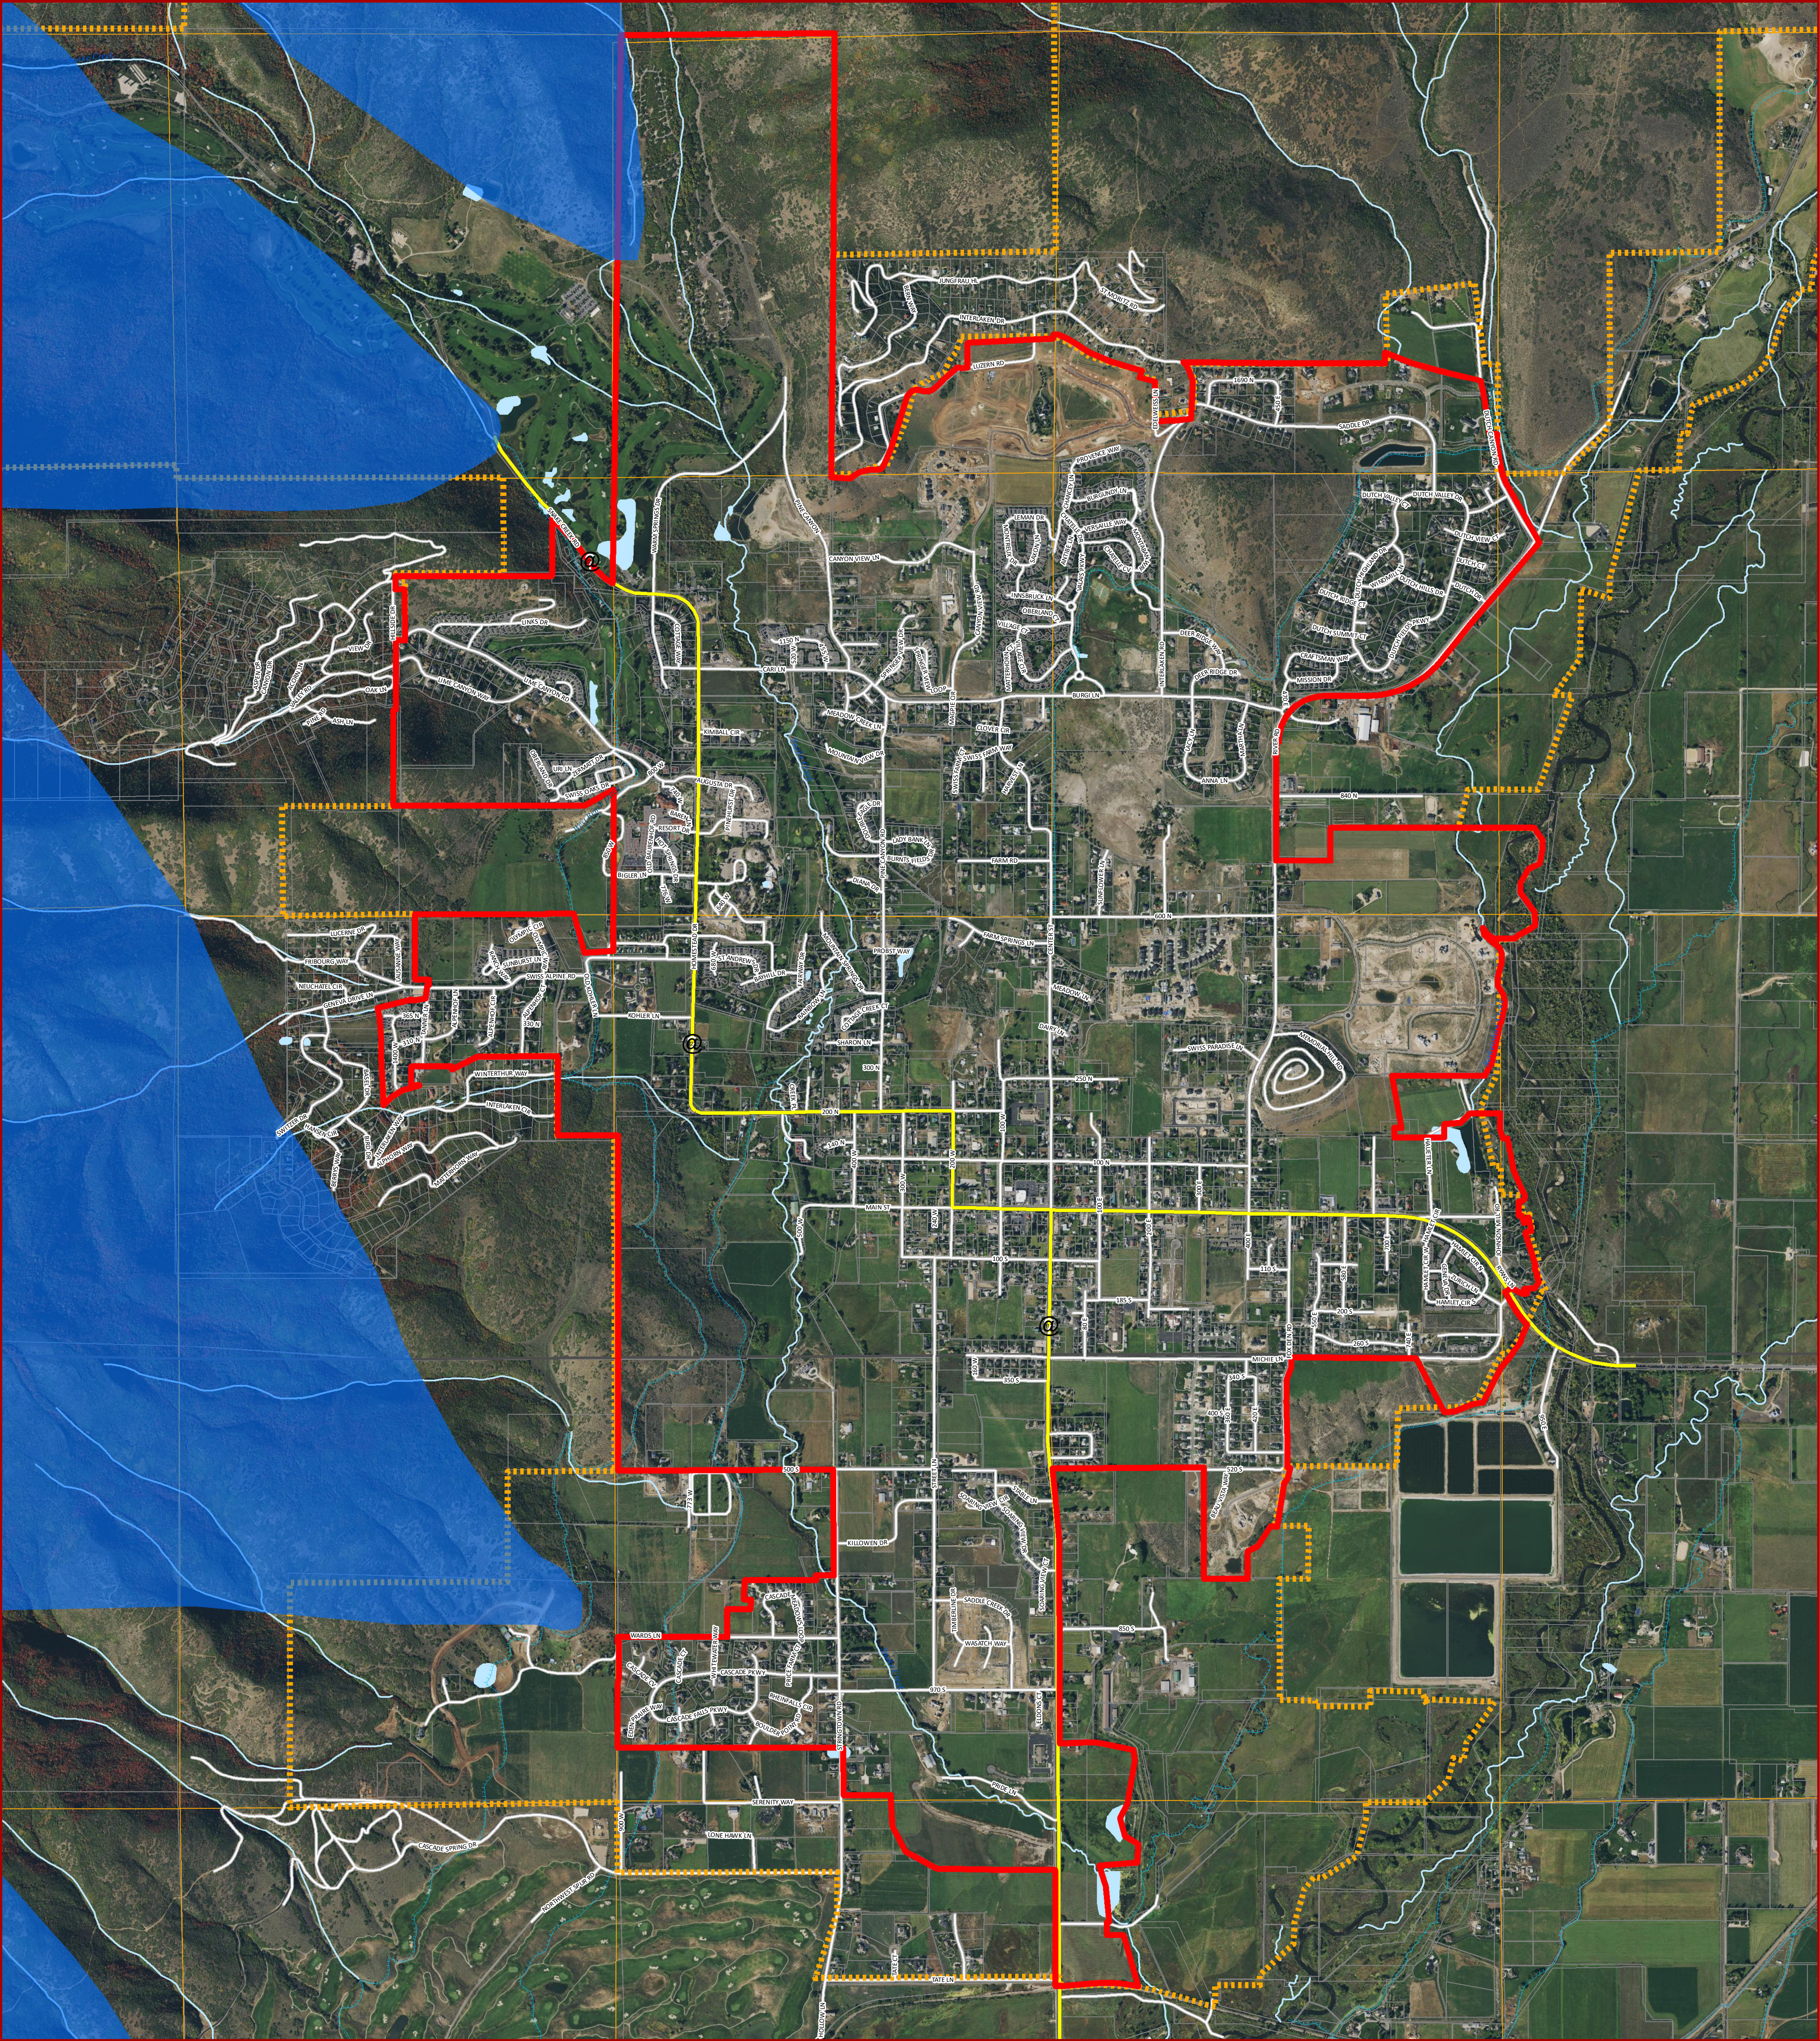

MIDWAY CITY - Spring & Well Protection Zones

Legend

- Drinking Water Source Protection Zone
- Midway City Boundary
- Midway Growth Boundary
- Primary Roads
- Secondary Roads
- Canal
- Stream
- Township Line
- Section Line
- Water Body

Midway

MAG

Expert Resources. Enriching Lives.

0 0.25 0.5 1 Miles